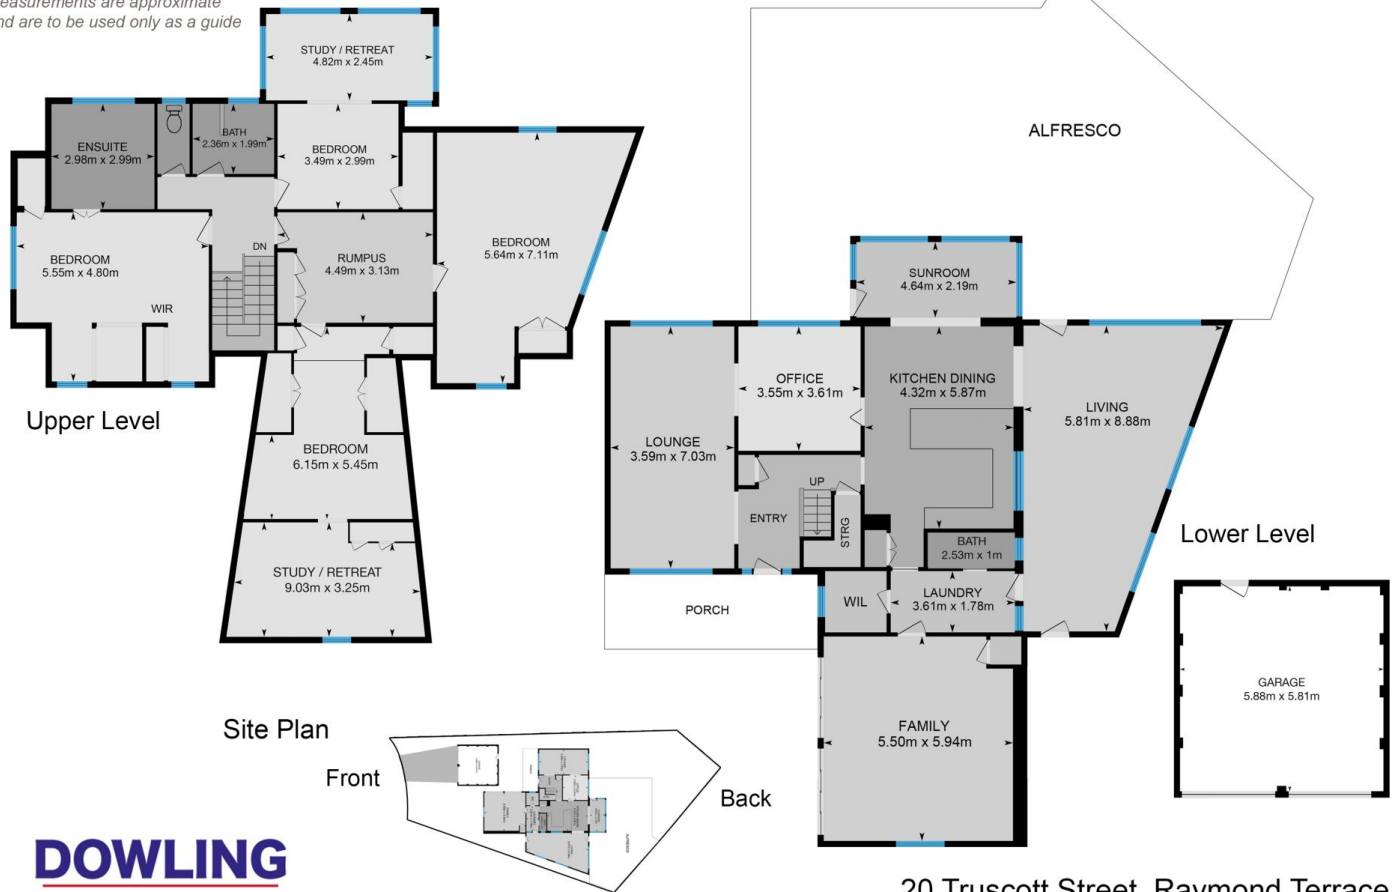

Measurements are approximate and are to be used only as a guide

DOWLING
PROPERTY

20 Truscott Street, Raymond Terrace