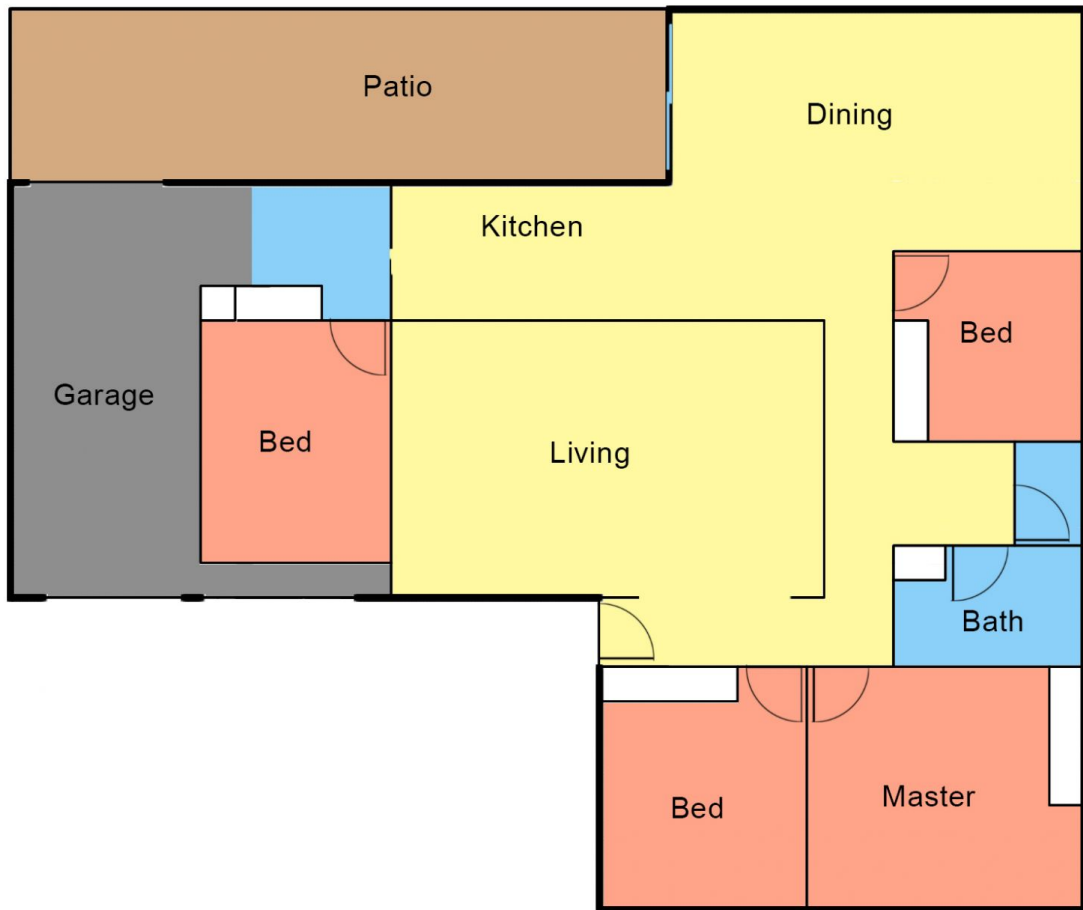

Disclaimer