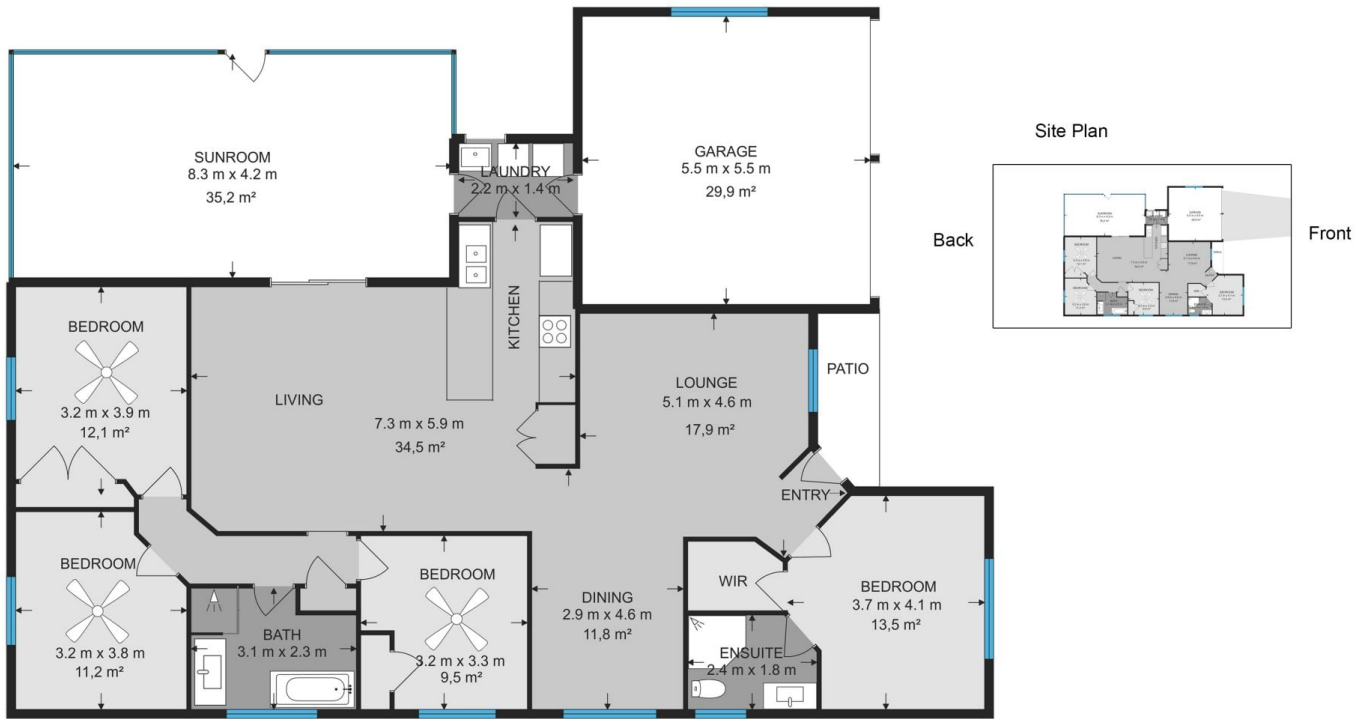

Measurements are approximate
and are to be used only as a guide

DOWLING
PROPERTY

154 Dawson Road Raymond Terrace